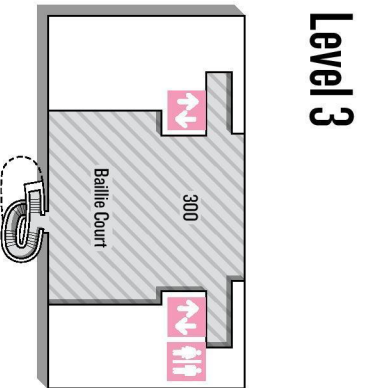

CONCOURSE (LOWER LEVEL)

CANADIAN	
Inuit Visible Storage	005
EUROPEAN	
Thomson Collection of Ship Models	007
WESTON FAMILY LEARNING CENTRE	006 008-020
Weston Family Community Gallery	008
Seminar Rooms 1-3	009, 018, 019
Dr. Mariano Elia Hands-On Centre	010
Francis+Ruth Redelmeier Education Office	011
Youth Centre	012
Education Commons	013
Anne Lind Artist-In-Residence Studio	016
Dr. Anne Tanenbaum Gallery School	020
LIBRARY & ARCHIVES	
Edward P. Taylor Research Library & Archives	022-024
THEATRE (Jackman Hall)	002

	Elevator
	Restaurant
	Restrooms
	Limited Access
	Shop

CONTEMPORARY	
Access via Joey & Toby Tanenbaum Sculpture Atrium (146 & 241 on your map)	
Vivian & David Campbell Centre for Contemporary Art	400-411
Baillie Court	300
With 7,200 square feet of private event space, Baillie Court can host a range of corporate and social functions. To book your event, call 416 979 6634.	

Level 4