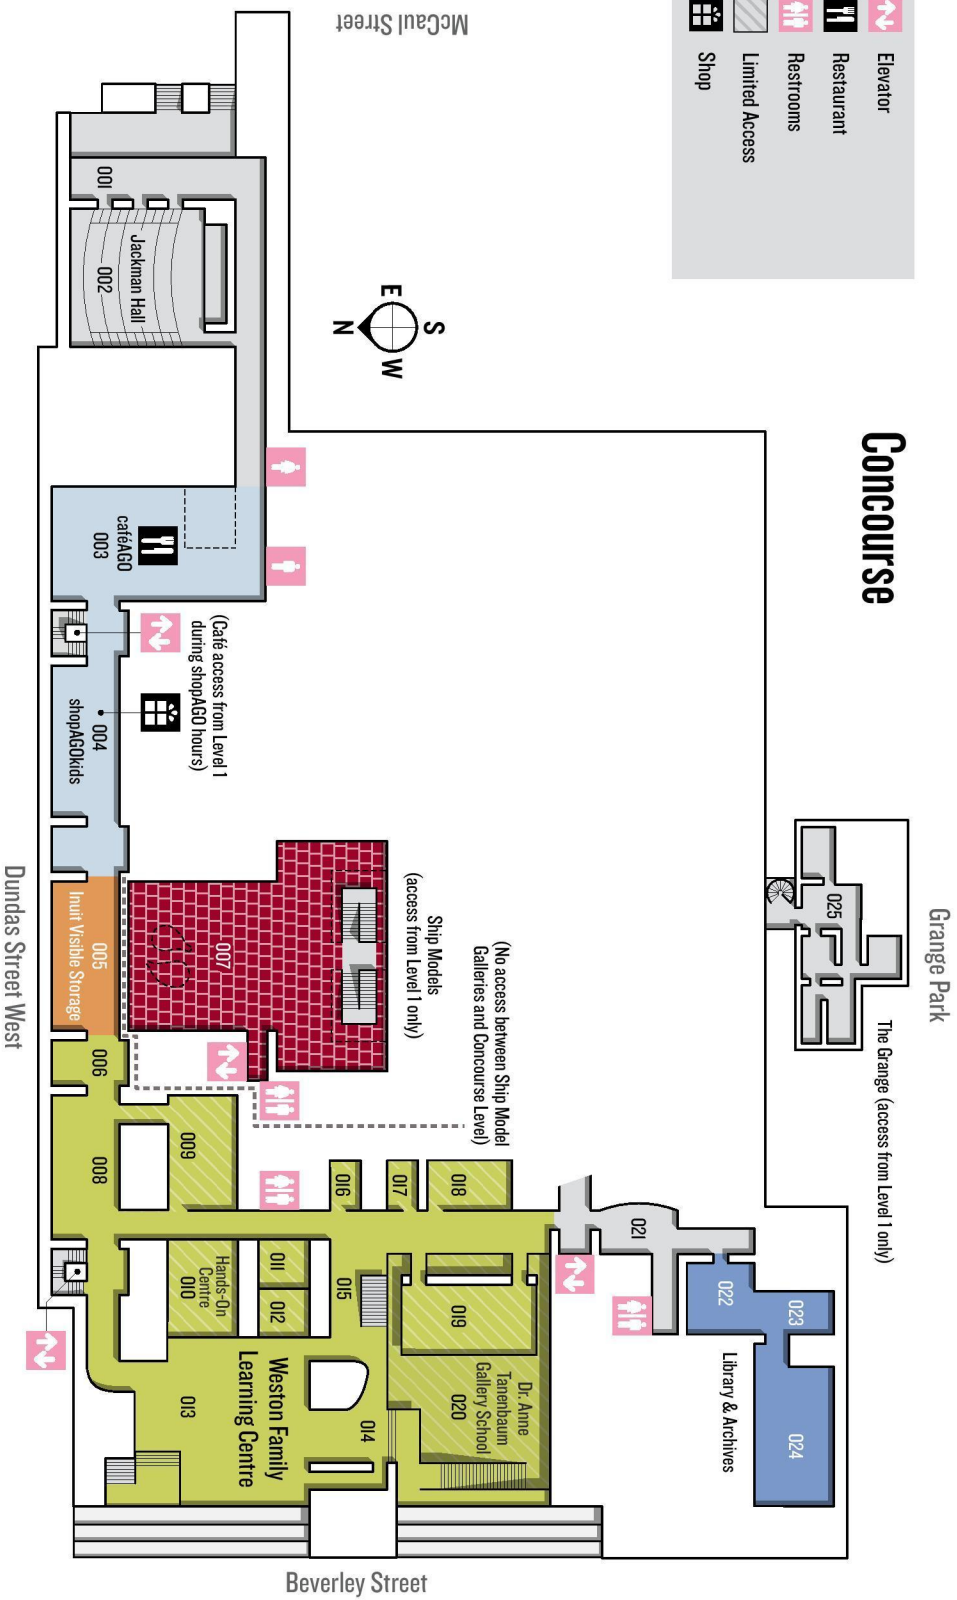

CONCOURSE (LOWER LEVEL)

CANADIAN	
Inuit Visible Storage	005
EUROPEAN	
Thomson Collection of Ship Models	007
WESTON FAMILY LEARNING CENTRE	006 008-020
Weston Family Community Gallery	008
Seminar Rooms 1-3	009, 018, 019
Dr. Mariano Elia Hands-On Centre	010
Francis+Ruth Redelmeier Education Office	011
Youth Centre	012
Education Commons	013
Anne Lind Artist-In-Residence Studio	016
Dr. Anne Tanenbaum Gallery School	020
LIBRARY & ARCHIVES	
Edward P. Taylor Research Library & Archives	022-024
THEATRE (Jackman Hall)	002

	Elevator
	Restaurant
	Restrooms
	Limited Access
	Shop

CONTEMPORARY	
Access via Joey & Toby Tanenbaum Sculpture Atrium (146 & 241 on your map)	
Vivian & David Campbell Centre for Contemporary Art	400-411
Baillie Court	300
With 7,200 square feet of private event space, Baillie Court can host a range of corporate and social functions. To book your event, call 416 979 6634.	

Level 4